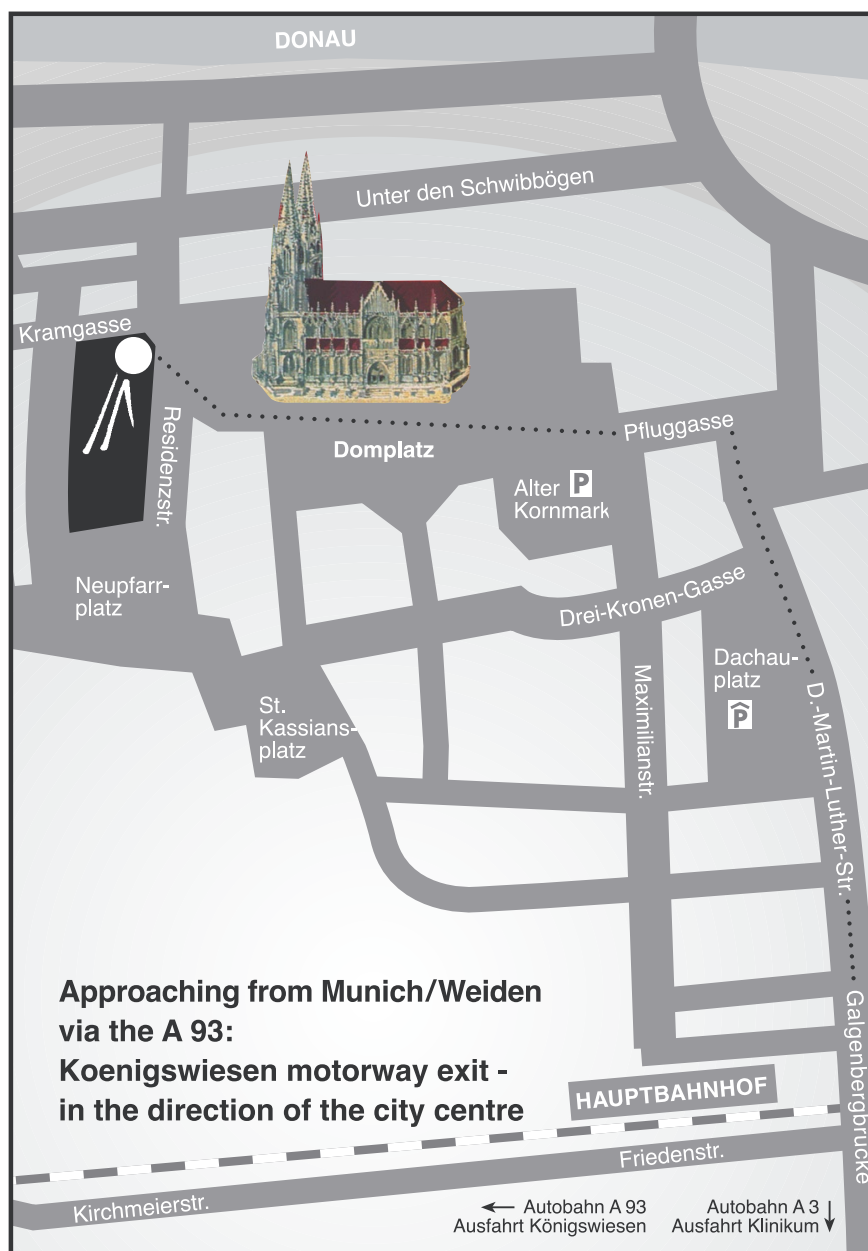

HOTEL  
**KAISERHOF**  
AM DOM REGENSBURG

Kramgasse 10-12 • 93047 Regensburg

# Approach

**Approaching from Nuremberg/  
Passau via the A 3:  
University/Clinic motorway exit -  
in the direction of the city centre**